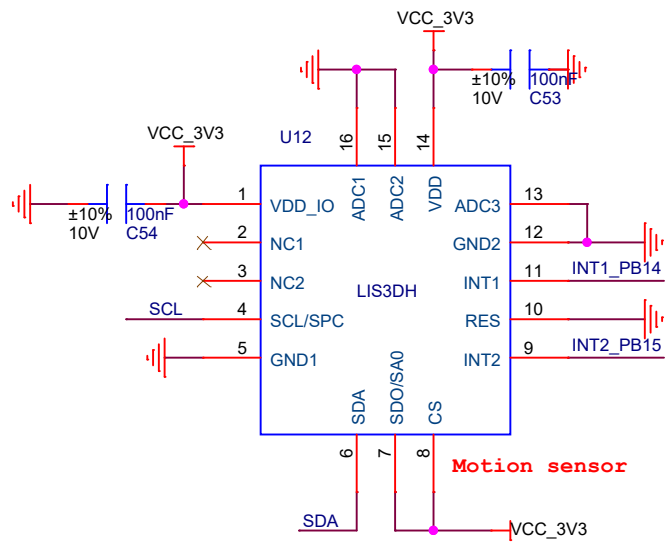

Block diagram

RAK5205VC

Author: HairuiTao		
Title WisTrio-Lora RAK5205		
Size A4	Document Number <Doc>	Rev C
Date:	Wednesday, May 08, 2019	Sheet 1 of 4

RAK5205VC

Author: HairuiTao		
Title WisTrio-Lora RAK5205		
Size A4	Document Number <Doc>	Rev C
Date: Wednesday, May 08, 2019	Sheet 2	of 4

RAK5205VC

Author: HairuiTao		
Title WisTrio-Lora RAK5205		
Size A4	Document Number <Doc>	Rev C
Date: Wednesday, May 08, 2019	Sheet 3 of 4	

RAK5205VC

Author: HairuiTao		
Title WisTrio-Lora RAK5205		
Size A4	Document Number <Doc>	Rev C
Date: Thursday, September 05, 2019	Sheet 4	of 4