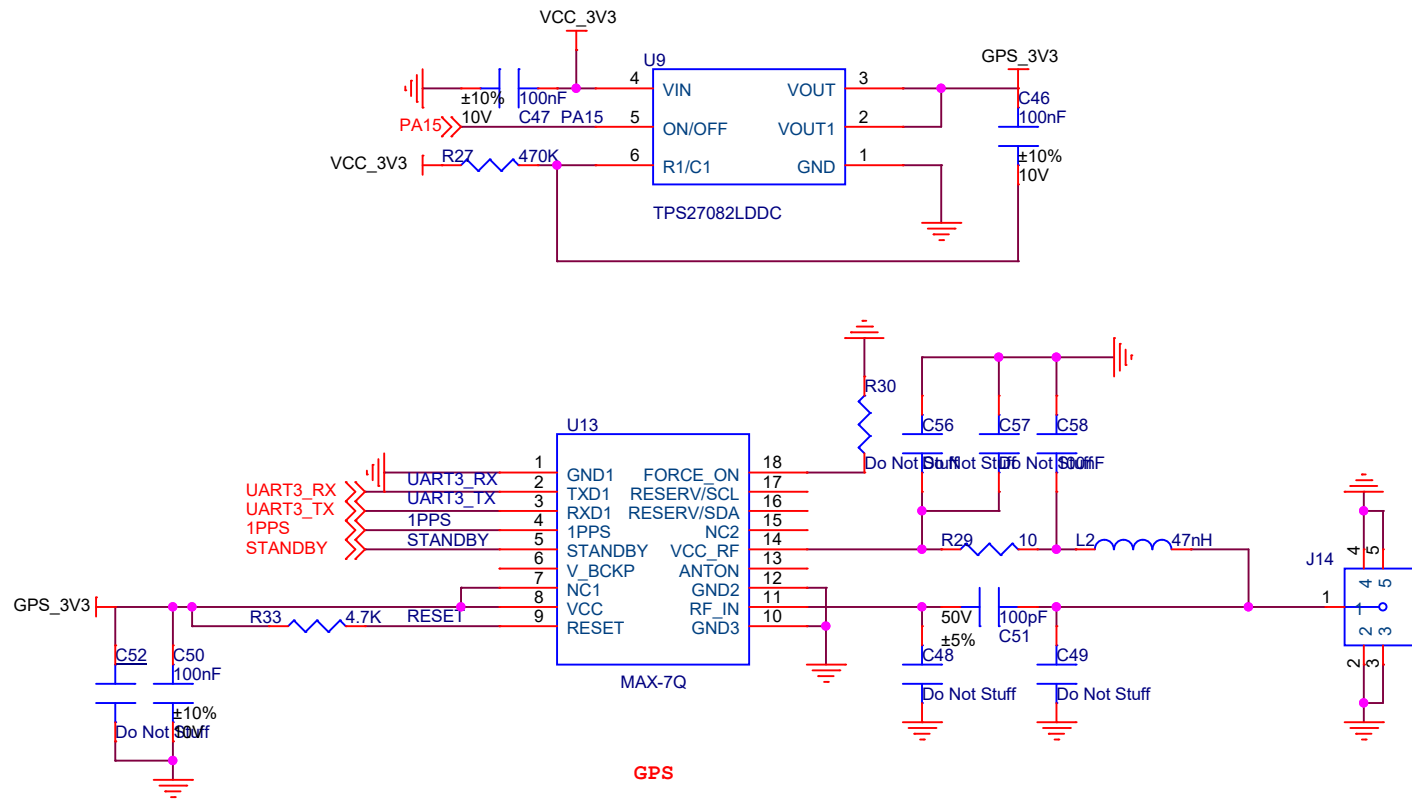

Block diagram

RAK5205VC

Author: HairuiTao		
Title WisTrio-Lora RAK5205		
Size A4	Document Number <Doc>	Rev C
Date:	Wednesday, May 08, 2019	Sheet 1 of 4

RAK5205VC

Author: HairuiTao		
Title WisTrio-Lora RAK5205		
Size A4	Document Number <Doc>	Rev C
Date: Wednesday, May 08, 2019	Sheet 2	of 4

RAK5205VC

Author: HairuiTao		
Title WisTrio-Lora RAK5205		
Size A4	Document Number <Doc>	Rev C
Date: Wednesday, May 08, 2019	Sheet 3 of 4	

RAK5205VC

Author: HairuiTao		
Title WisTrio-Lora RAK5205		
Size A4	Document Number <Doc>	Rev C
Date: Thursday, September 05, 2019	Sheet 4	of 4