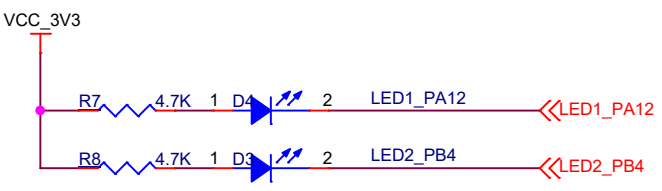

Block diagram

RAK5205VC

Author: HairuiTao		
Title WisTrio-Lora RAK5205		
Size A4	Document Number <Doc>	Rev C
Date:	Wednesday, May 08, 2019	Sheet 1 of 4

RAK5205VC

Author: HairuiTao		
Title WisTrio-Lora RAK5205		
Size A4	Document Number <Doc>	Rev C
Date: Wednesday, May 08, 2019	Sheet 2	of 4

RAK5205VC

Author: HairuiTao		
Title WisTrio-Lora RAK5205		
Size A4	Document Number <Doc>	Rev C
Date: Wednesday, May 08, 2019	Sheet 3 of 4	

RAK5205VC

Author: HairuiTao		
Title WisTrio-Lora RAK5205		
Size A4	Document Number <Doc>	Rev C
Date: Thursday, September 05, 2019	Sheet 4	of 4