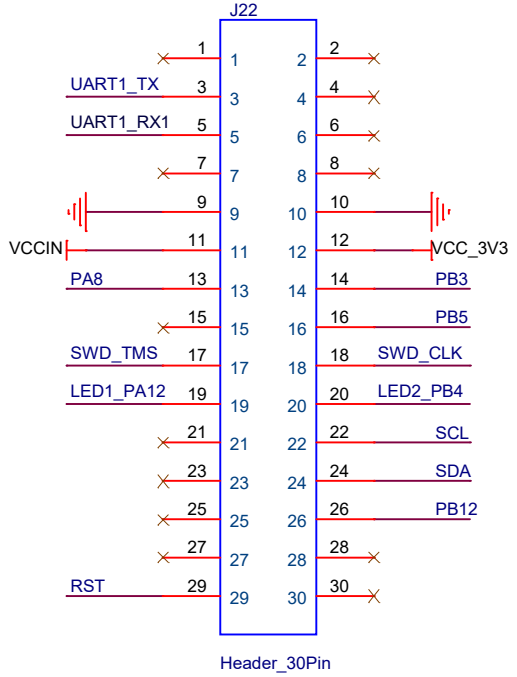

Block diagram

RAK5205VC

Author: HairuiTao		
Title WisTrio-Lora RAK5205		
Size A4	Document Number <Doc>	Rev C
Date:	Wednesday, May 08, 2019	Sheet 1 of 4

RAK5205VC

Author: HairuiTao		
Title WisTrio-Lora RAK5205		
Size A4	Document Number <Doc>	Rev C
Date: Wednesday, May 08, 2019	Sheet 2	of 4

RAK5205VC

Author: HairuiTao		
Title WisTrio-Lora RAK5205		
Size A4	Document Number <Doc>	Rev C
Date: Wednesday, May 08, 2019	Sheet 3 of 4	

RAK5205VC

Author: HairuiTao		
Title WisTrio-Lora RAK5205		
Size A4	Document Number <Doc>	Rev C
Date: Thursday, September 05, 2019	Sheet 4	of 4