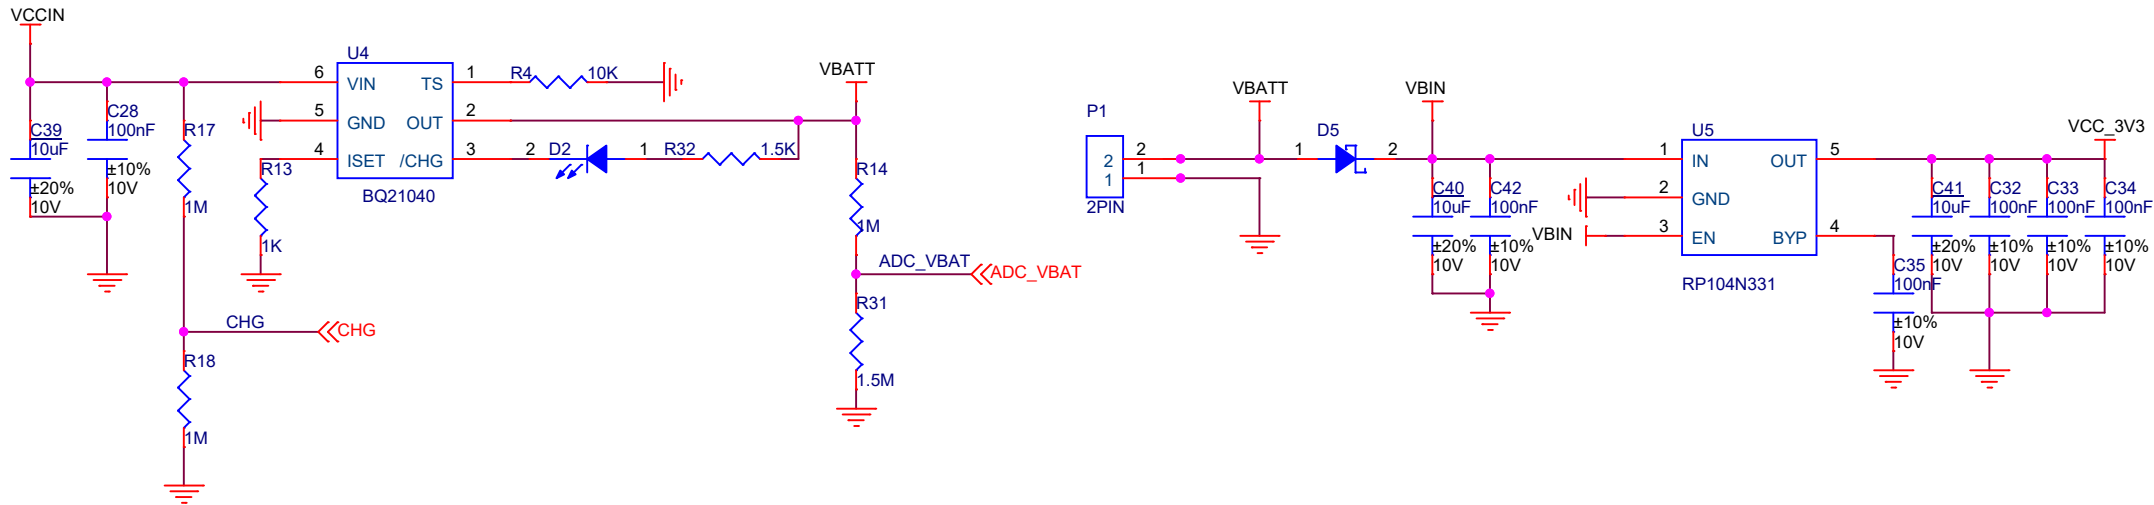

Block diagram

RAK5205VC

Author: HairuiTao		
Title WisTrio-Lora RAK5205		
Size A4	Document Number <Doc>	Rev C
Date:	Wednesday, May 08, 2019	Sheet 1 of 4

RAK5205VC

Author: HairuiTao		
Title WisTrio-Lora RAK5205		
Size A4	Document Number <Doc>	Rev C
Date: Wednesday, May 08, 2019	Sheet 2	of 4

RAK5205VC

Author: HairuiTao		
Title WisTrio-Lora RAK5205		
Size A4	Document Number <Doc>	Rev C
Date: Wednesday, May 08, 2019	Sheet 3 of 4	

RAK5205VC

Author: HairuiTao		
Title WisTrio-Lora RAK5205		
Size A4	Document Number <Doc>	Rev C
Date: Thursday, September 05, 2019	Sheet 4	of 4