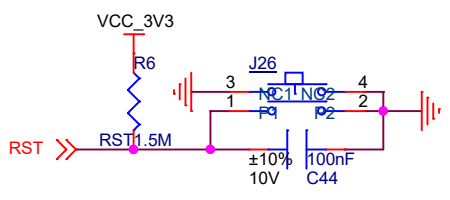

Block diagram

RAK5205VC

Author: HairuiTao		
Title WisTrio-Lora RAK5205		
Size A4	Document Number <Doc>	Rev C
Date:	Wednesday, May 08, 2019	Sheet 1 of 4

RAK5205VC

Author: HairuiTao		
Title WisTrio-Lora RAK5205		
Size A4	Document Number <Doc>	Rev C
Date: Wednesday, May 08, 2019	Sheet 2	of 4

RAK5205VC

Author: HairuiTao		
Title WisTrio-Lora RAK5205		
Size A4	Document Number <Doc>	Rev C
Date: Wednesday, May 08, 2019	Sheet 3 of 4	

RAK5205VC

Author: HairuiTao		
Title WisTrio-Lora RAK5205		
Size A4	Document Number <Doc>	Rev C
Date: Thursday, September 05, 2019	Sheet 4	of 4