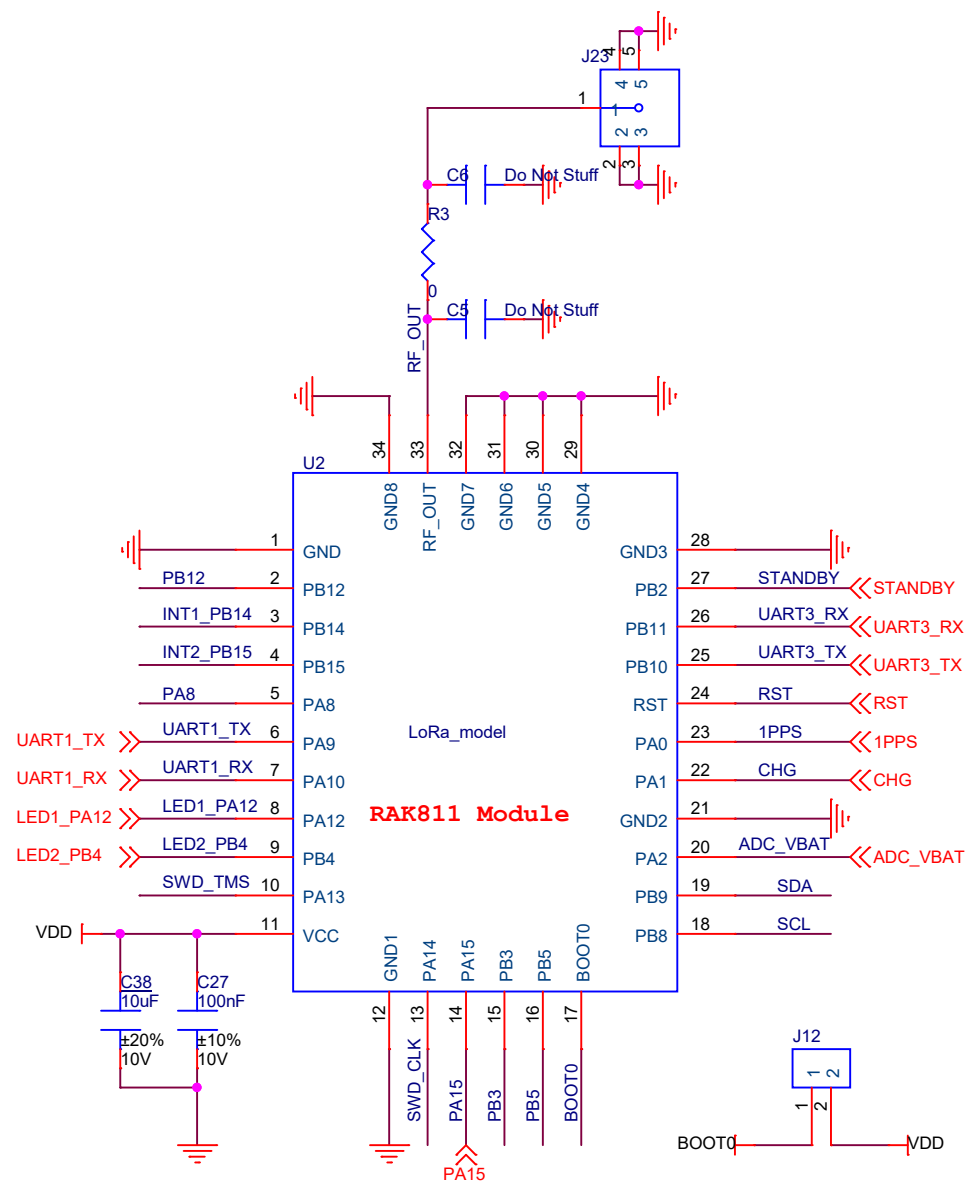

Block diagram

RAK5205VC

Author: HairuiTao		
Title WisTrio-Lora RAK5205		
Size A4	Document Number <Doc>	Rev C
Date:	Wednesday, May 08, 2019	Sheet 1 of 4

RAK5205VC

Author: HairuiTao		
Title WisTrio-Lora RAK5205		
Size A4	Document Number <Doc>	Rev C
Date: Wednesday, May 08, 2019	Sheet 2	of 4

RAK5205VC

Author: HairuiTao		
Title WisTrio-Lora RAK5205		
Size A4	Document Number <Doc>	Rev C
Date: Wednesday, May 08, 2019	Sheet 3 of 4	

RAK5205VC

Author: HairuiTao		
Title WisTrio-Lora RAK5205		
Size A4	Document Number <Doc>	Rev C
Date: Thursday, September 05, 2019	Sheet 4	of 4