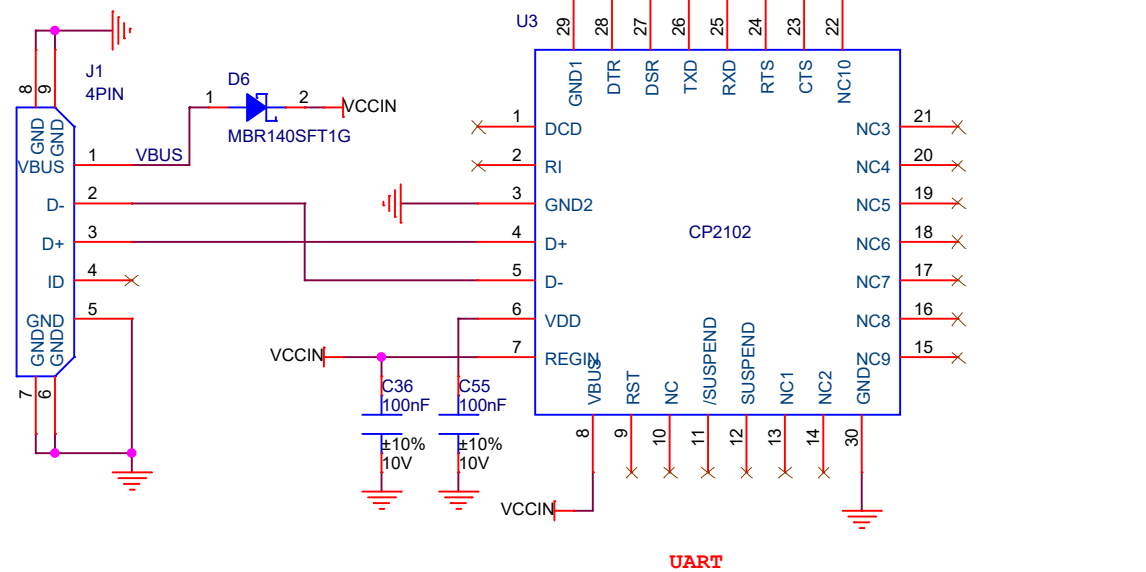

Block diagram

RAK5205VC

Author: HairuiTao		
Title WisTrio-Lora RAK5205		
Size A4	Document Number <Doc>	Rev C
Date:	Wednesday, May 08, 2019	Sheet 1 of 4

RAK5205VC

Author: HairuiTao		
Title WisTrio-Lora RAK5205		
Size A4	Document Number <Doc>	Rev C
Date: Wednesday, May 08, 2019	Sheet 2	of 4

RAK5205VC

Author: HairuiTao		
Title WisTrio-Lora RAK5205		
Size A4	Document Number <Doc>	Rev C
Date: Wednesday, May 08, 2019	Sheet 3 of 4	

RAK5205VC

Author: HairuiTao		
Title WisTrio-Lora RAK5205		
Size A4	Document Number <Doc>	Rev C
Date: Thursday, September 05, 2019	Sheet 4	of 4