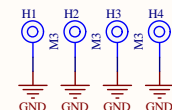

ETHERNET ACTIVITY

Title LX200V20_EVB_IV0.PrjPcb			RAKWIRELESS Technology Co., Ltd
Doc Number: 02_Connector.SchDoc			Nanshan District
Designer: *	Size: A3	Revision: V1.0	Shenzhen RAK 瑞科慧联
Date: 2016/11/29	Modified: 2016/11/29	Sheet * of *	China