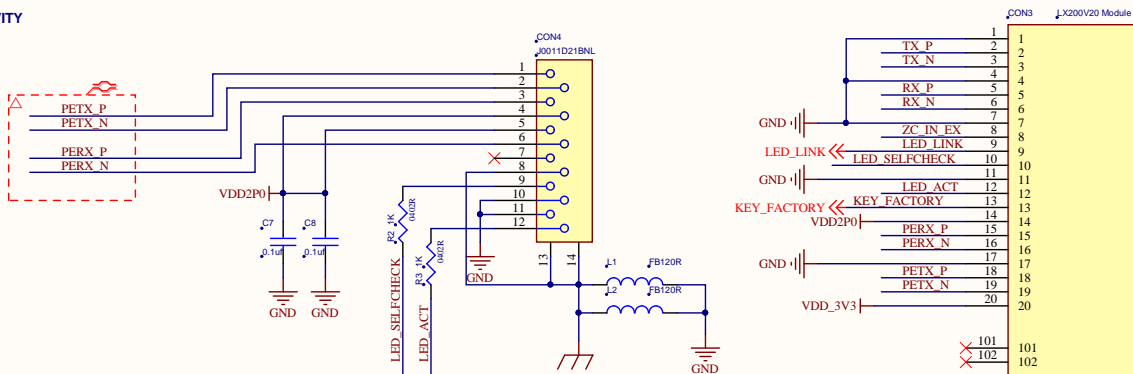

POWER

INDICATORS

NETWORKING ID & FACTORY DEFAULT

Title LX200V20_EVB_1V0.PrjPcb		RAKWIRELESS Technology Co., Ltd	
Doc Number: 01_Power.SchDoc		Nanshan District	
Designer: *	Size: A4	Revision: V1.0	Shenzhen RAK 瑞科慧联
Date: 2016/11/29	Modified: 2016/11/29	Sheet * of *	China <small>The simplest, the best!</small>

ETHERNET ACTIVITY

Title LX200V20_EVB_IV0.PrjPcb			RAKWIRELESS Technology Co., Ltd
Doc Number: 02_Connector.SchDoc			Nanshan District
Designer: *	Size: A3	Revision: V1.0	Shenzhen RAK 瑞科慧联
Date: 2016/11/29	Modified: 2016/11/29	Sheet * of *	China