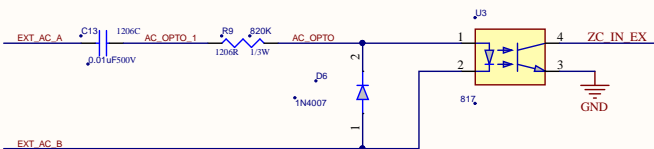

ETHERNET ACTIVITY

Title LX200V20_EVB_IV0.PrjPcb			RAKWIRELESS Technology Co., Ltd
Doc Number: 02_Connector.SchDoc			Nanshan District
Designer: *	Size: A3	Revision: V1.0	Shenzhen RAK 瑞科慧联
Date: 2016/11/29	Modified: 2016/11/29	Sheet * of *	China