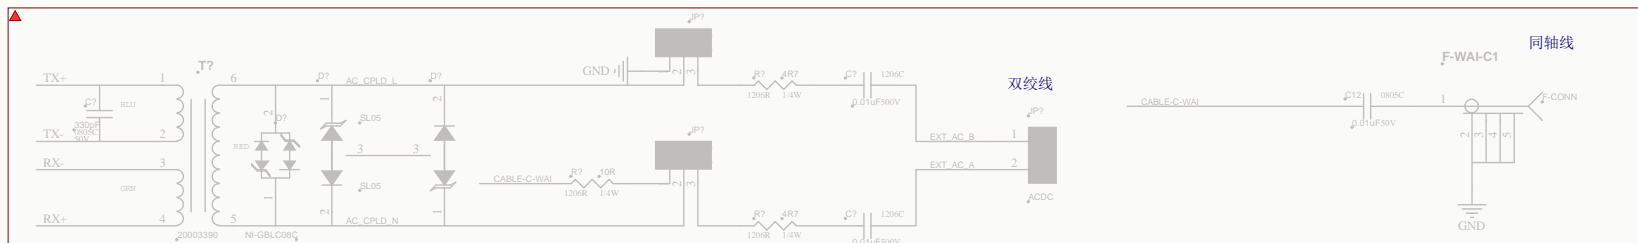

POWER

INDICATORS

NETWORKING ID & FACTORY DEFAULT

Title LX200V20_EVB_1V0.PrjPcb		RAKWIRELESS Technology Co., Ltd	
Doc Number: 01_Power.SchDoc		Nanshan District	
Designer: *	Size: A4	Revision: V1.0	Shenzhen RAK 瑞科慧联
Date: 2016/11/29	Modified: 2016/11/29	Sheet * of *	China <small>The simplest, the best!</small>

ETHERNET ACTIVITY

Title LX200V20_EVB_IV0.PrjPcb			RAKWIRELESS Technology Co., Ltd
Doc Number: 02_Connector.SchDoc			Nanshan District
Designer: *	Size: A3	Revision: V1.0	Shenzhen RAK 瑞科慧联
Date: 2016/11/29	Modified: 2016/11/29	Sheet * of *	China