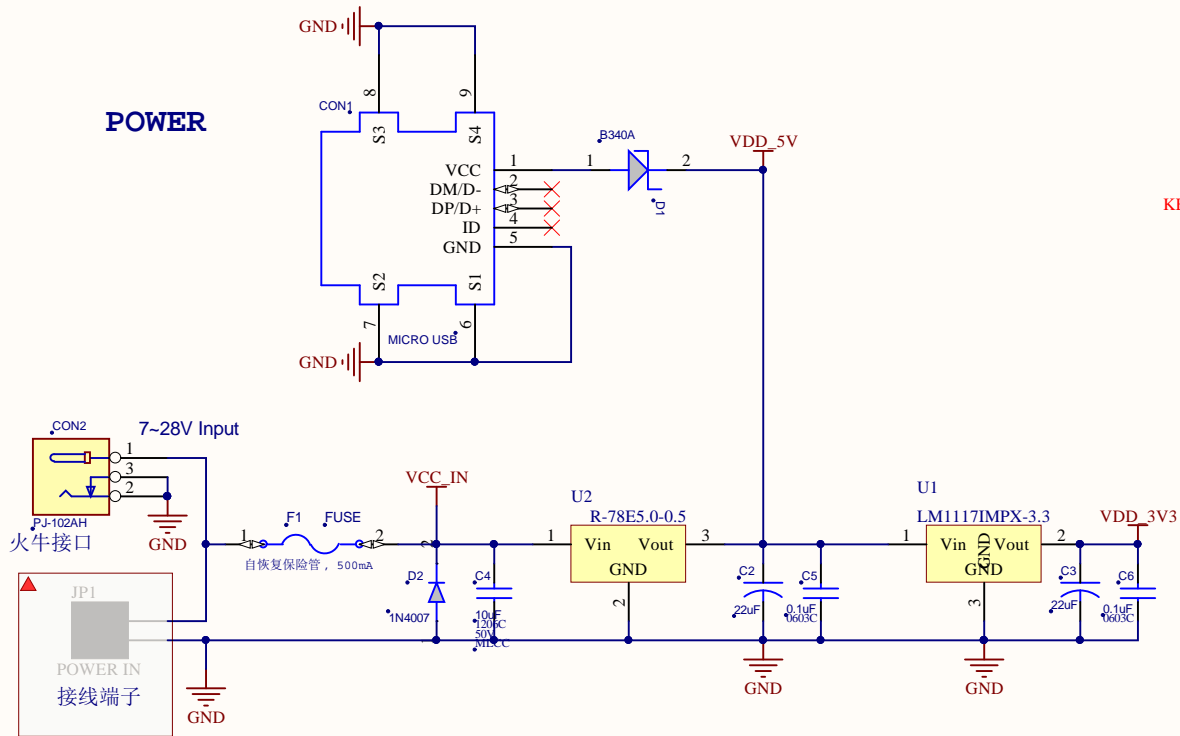

POWER

INDICATORS

NETWORKING ID & FACTORY DEFAULT

Title LX200V20_EVB_1V0.PrjPcb		RAKWIRELESS Technology Co., Ltd	
Doc Number: 01_Power.SchDoc		Nanshan District	
Designer: *	Size: A4	Revision: V1.0	Shenzhen RAK 瑞科慧联
Date: 2016/11/29	Modified: 2016/11/29	Sheet * of *	China <small>The simplest, the best!</small>

ETHERNET ACTIVITY

Title LX200V20_EVB_IV0.PrjPcb			RAKWIRELESS Technology Co., Ltd
Doc Number: 02_Connector.SchDoc			Nanshan District
Designer: *	Size: A3	Revision: V1.0	Shenzhen RAK 瑞科慧联
Date: 2016/11/29	Modified: 2016/11/29	Sheet * of *	China