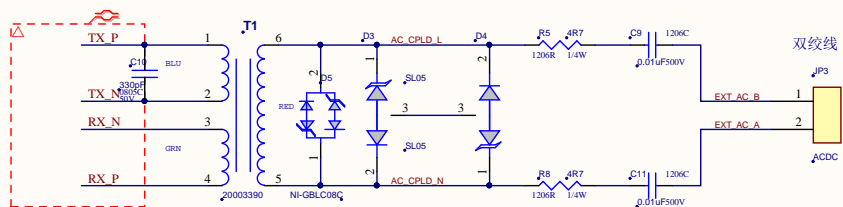

POWER

INDICATORS

NETWORKING ID & FACTORY DEFAULT

Title LX200V20_EVB_1V0.PrjPcb		RAKWIRELESS Technology Co., Ltd	
Doc Number: 01_Power.SchDoc		Nanshan District	
Designer: *	Size: A4	Revision: V1.0	Shenzhen RAK 瑞科慧联
Date: 2016/11/29	Modified: 2016/11/29	Sheet * of *	China <small>The simplest, the best!</small>

ETHERNET ACTIVITY

Title LX200V20_EVB_IV0.PrjPcb			RAKWIRELESS Technology Co., Ltd
Doc Number: 02_Connector.SchDoc			Nanshan District
Designer: *	Size: A3	Revision: V1.0	Shenzhen RAK 瑞科慧联
Date: 2016/11/29	Modified: 2016/11/29	Sheet * of *	China